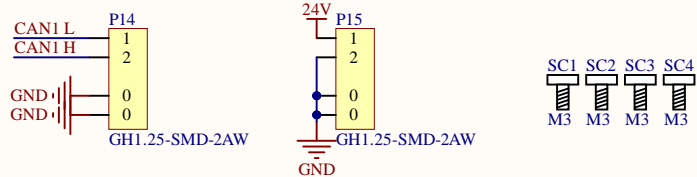

Power Output

Power Input

Signal Output

Signal Input

Station Connector

Fixing Hole

Title			HWSD-Adapter Series-CAN Center		
Size	Number			Revision	V1.0
A4					
Date:	10/27/2021	Sheet of			
File:	C:\Users\...\HWSD-CAN Center.SchDoc	Drawn By:	ASR-Crash		