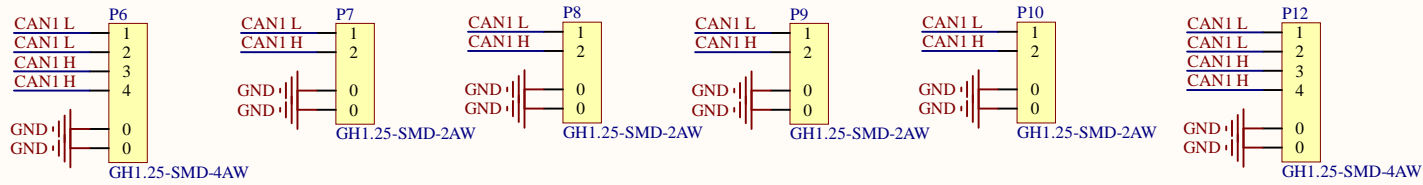

Power Output

Power Input

Signal Output

Signal Input

Station Connector

Fixing Hole

Title			HWSD-Adapter Series-CAN Center		
Size	Number			Revision	V1.0
A4					
Date:	10/27/2021	Sheet of			
File:	C:\Users\...\HWSD-CAN Center.SchDoc	Drawn By:	ASR-Crash		